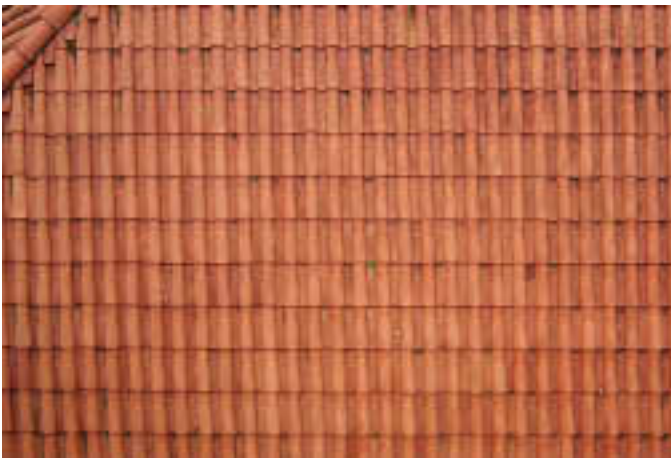

Patterns & Textures from Portugal

This collection of architectural and environmental photographs contains 72 - 8-bit RGB flat JPEG file, 3375x2250 pixels (11.25x7.50 inches) @ 300.00 pixels/inch.

PPT-09