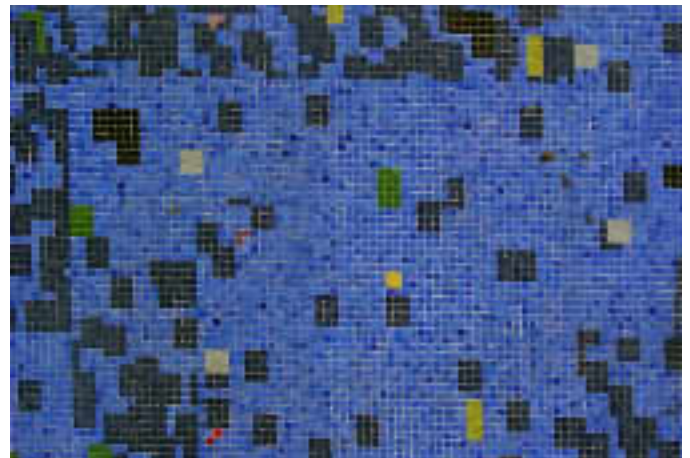

Patterns & Textures from Portugal

This collection of architectural and environmental photographs contains 72 - 8-bit RGB flat JPEG file, 3375x2250 pixels (11.25x7.50 inches) @ 300.00 pixels/inch.

PPT-10